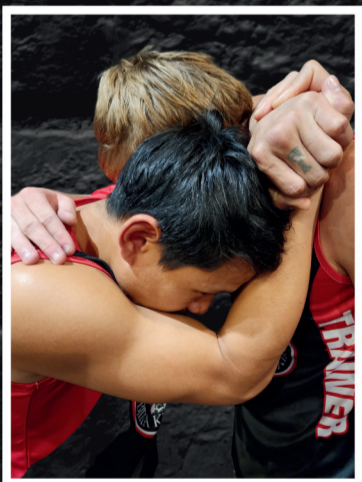

BJMA MUAY THAI *Clinch Positions*

inside clinch

open collar

closed collar

gable grip

← over/inside

under/outside →

back lock